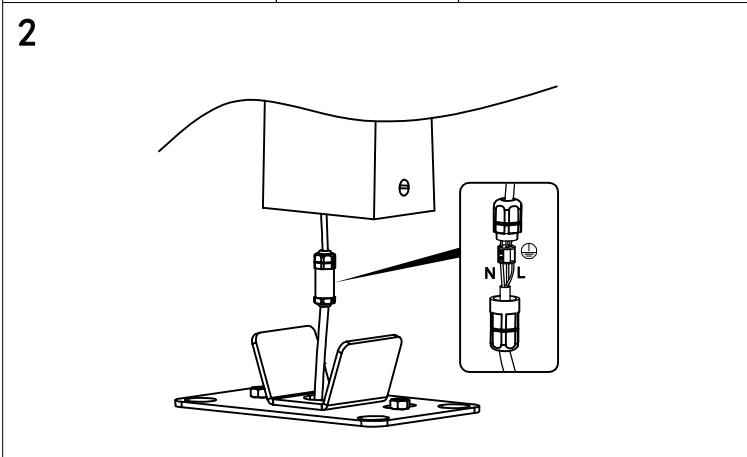

ATTENTION: FOR THIS OPERATION YOU HAVE TO CUT OFF THE POWER

MAXIMUM
220-240V~ 50/60Hz Total:10.3W
LED 9.6W

ATTENTION: FOR THIS OPERATION YOU HAVE TO CUT OFF THE POWER

MAXIMUM
220-240V~ 50/60Hz Total:10.3W
LED 9.6W