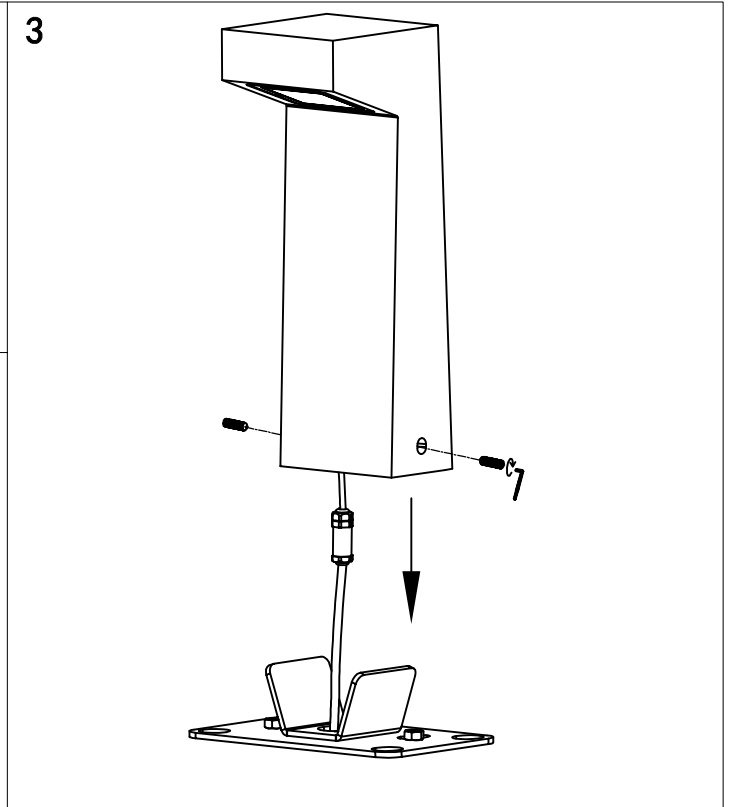

ATTENTION: FOR THIS OPERATION YOU HAVE TO CUT OFF THE POWER

MAXIMUM
220-240V~ 50/60Hz Total:10.3W
LED 9.6W

ATTENTION: FOR THIS OPERATION YOU HAVE TO CUT OFF THE POWER

MAXIMUM
220-240V~ 50/60Hz Total:10.3W
LED 9.6W